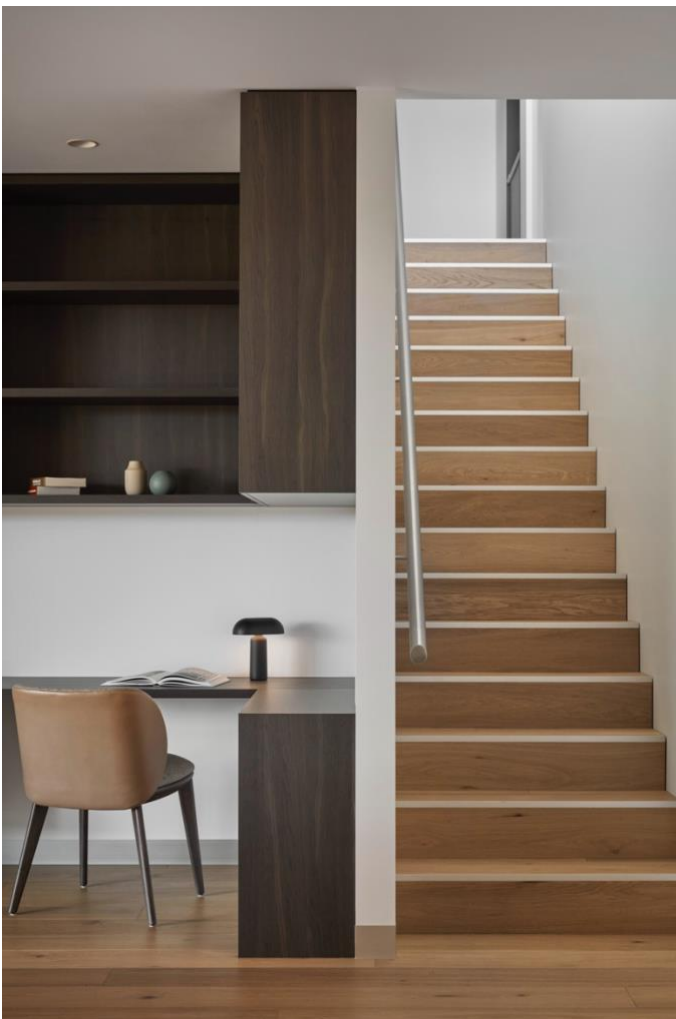

Luxury Modernist-Inspired Design.
Fawkner House
by Vibe Design Group.

Press Release
24.04.2024

For further information contact Vibe Design Group.