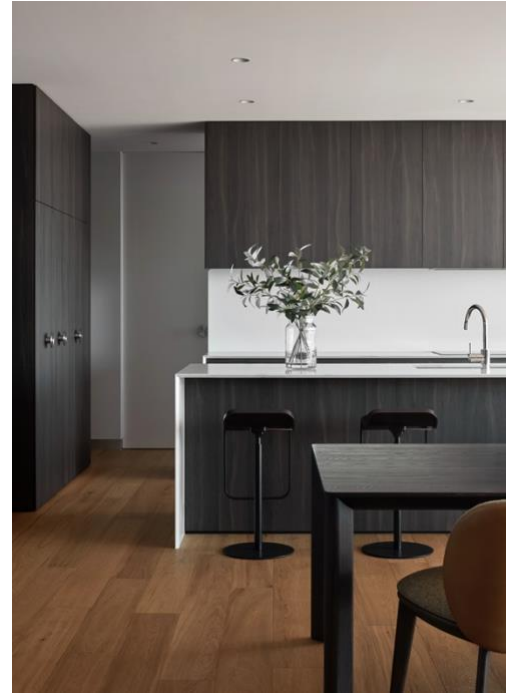

Luxury Modernist-Inspired Design.
Fawkner House
by Vibe Design Group.

Press Release
24.04.2024

Vibe Design Group's full design service encompassed the Interior Design with Bottega Oak feature cabinetry and wall panelling a key motif. Following through with the Furniture Curation and Styling, it's the subtle olive-green hues and light barley leather that compliments the sharpness in the house design with a coastal elegant feel.

Presenting as striking and straight lined, it's a succession of designed elements that truly tell the story of this home. Fawkner House by Vibe Design Group is decisive not only in form but also in the delivery of the experience.