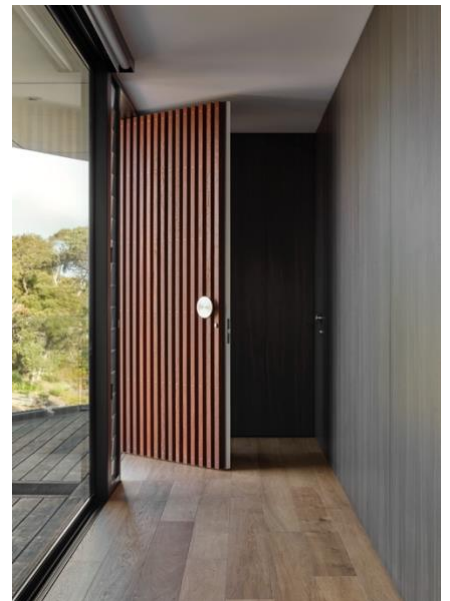

The modernist inspired Street Elevation is heroed by a singular letterboxed shape, stretching wide across the front boundary – precise and linear. As the land rises to the southern corner the frame hovers weightless and mid-height over a gradient of pebbles like the receding Blairgowrie tide.

Luxury Modernist-Inspired Design.  
Fawkner House  
by Vibe Design Group.

Press Release  
24.04.2024

Atop the stairs you are met with a deep-set triangular deck, offsetting a whole house re-alignment, again linear but this time angled at the coastline. With views still denied a glass lined wall makes subtle suggestions, reflecting the swaying yacht masts of the marina. Recessed water features both guide and give ambience.

A solid batted entry door presents a polytec pod behind. The reward comes standing at the integrated wine cellar – library wall and fireplace one end, kitchen at the other and uninterrupted sweeping blue bay between.

---

Luxury Modernist-Inspired Design.  
Fawkner House  
by Vibe Design Group.

Press Release  
24.04.2024

The land called for an elevated pool with a significant drop away toward the rear boundary. The decision to raise it to the upper level cast both a challenge and opportunity. The colliding angles meet sharply at the pool's infinity edge. Partly submerged, arms casually hanging over, it's a steep drop to trees and rooftops and then coastline – even the city skyline on a clear day – this is the most breathtaking place to experience the view. The solid volume of the pool at ground level is not to disadvantage with individual views cast at the lower bedrooms. Mid-height off the pool wall is a private deck area which appreciates the aspects differently again.